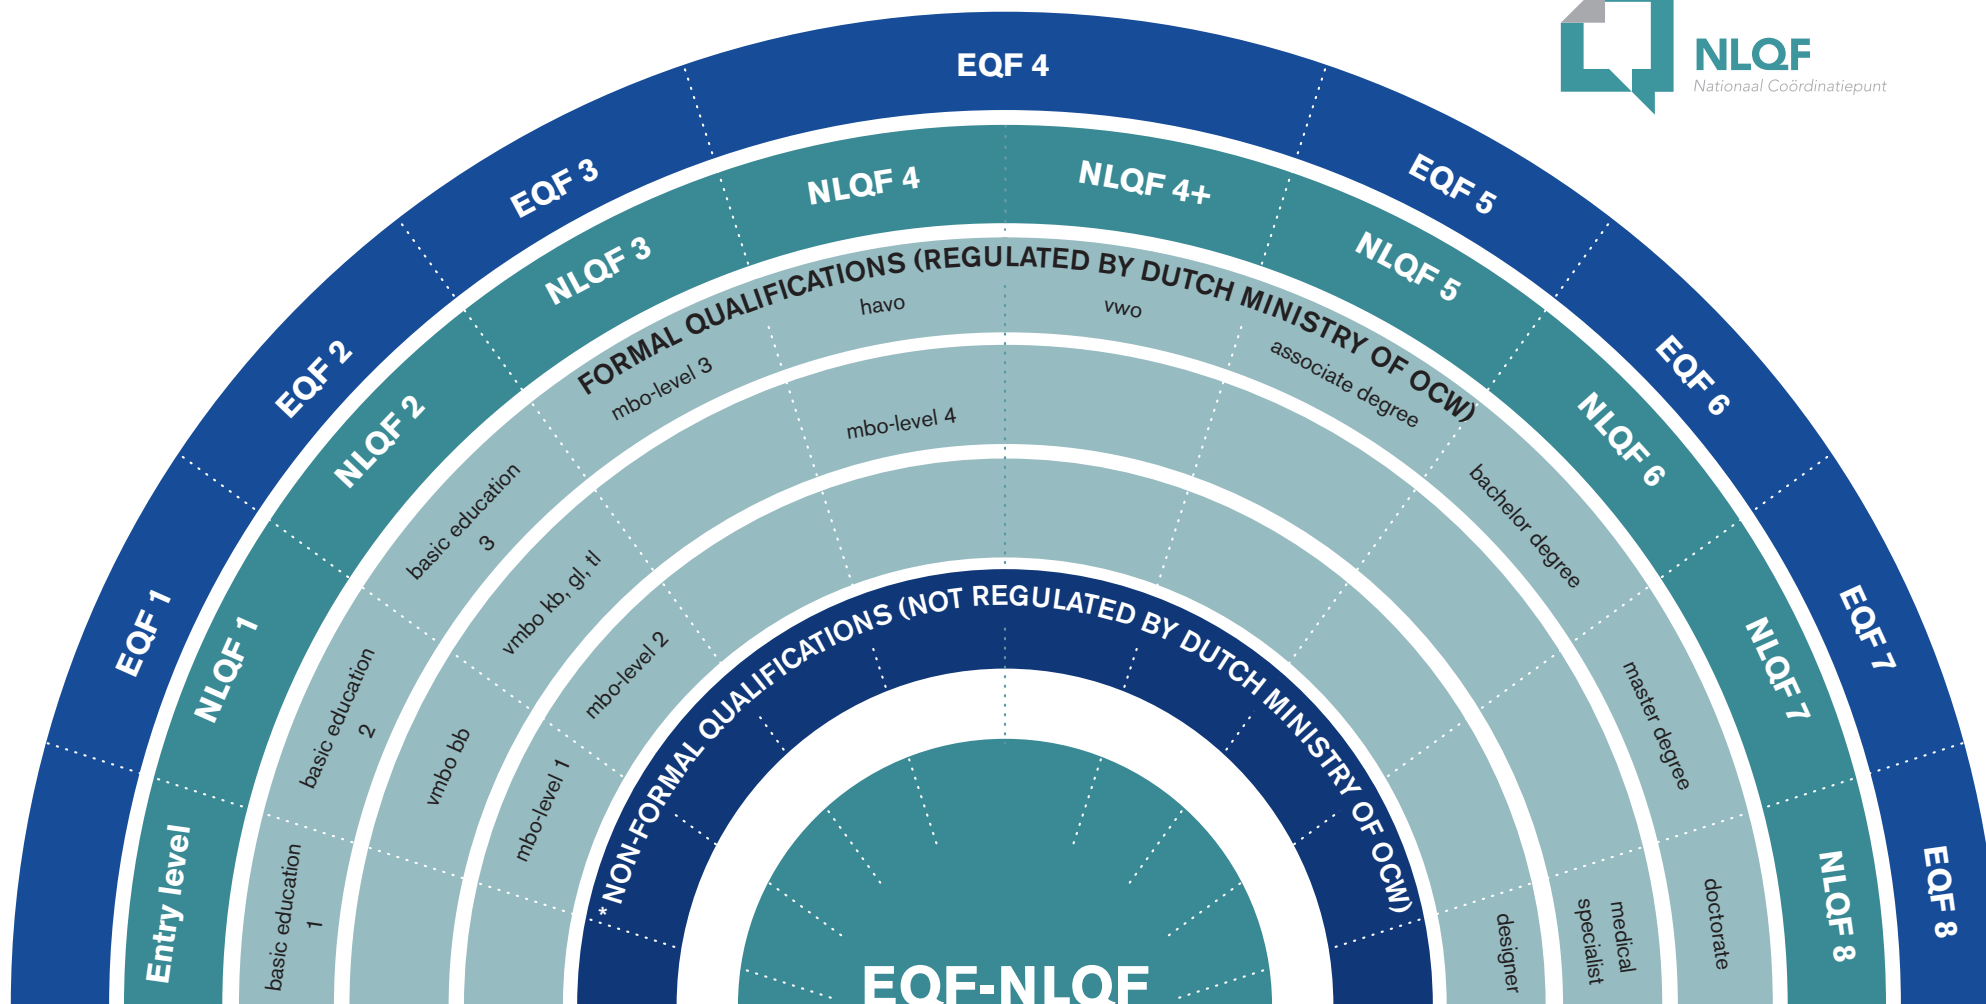

# CLASSIFICATION OF DUTCH QUALIFICATIONS IN THE NLQF AND EQF

## EQF-NLQF LEVELS

**vmbo = preparatory secondary vocational education and training**  
 bb = basic vocational pathway  
 kb = advanced vocational pathway  
 gl = combined vocational and theoretical pathway  
 tl = theoretical pathway

OCW = Dutch Ministry of Education, Culture and Science  
 \*See [www.nlqf.nl/register](http://www.nlqf.nl/register) for classified non-formal qualifications.

**mbo = senior secondary vocational education and training**  
 mbo-level 1 = entry level vocational education and training  
 mbo-level 2 = basic vocational education and training  
 mbo-level 3 = advanced vocational education and training  
 mbo-level 4 = middle management or specialist vocational education and training

**havo = higher general secondary education**  
**vwo = pre-university education**