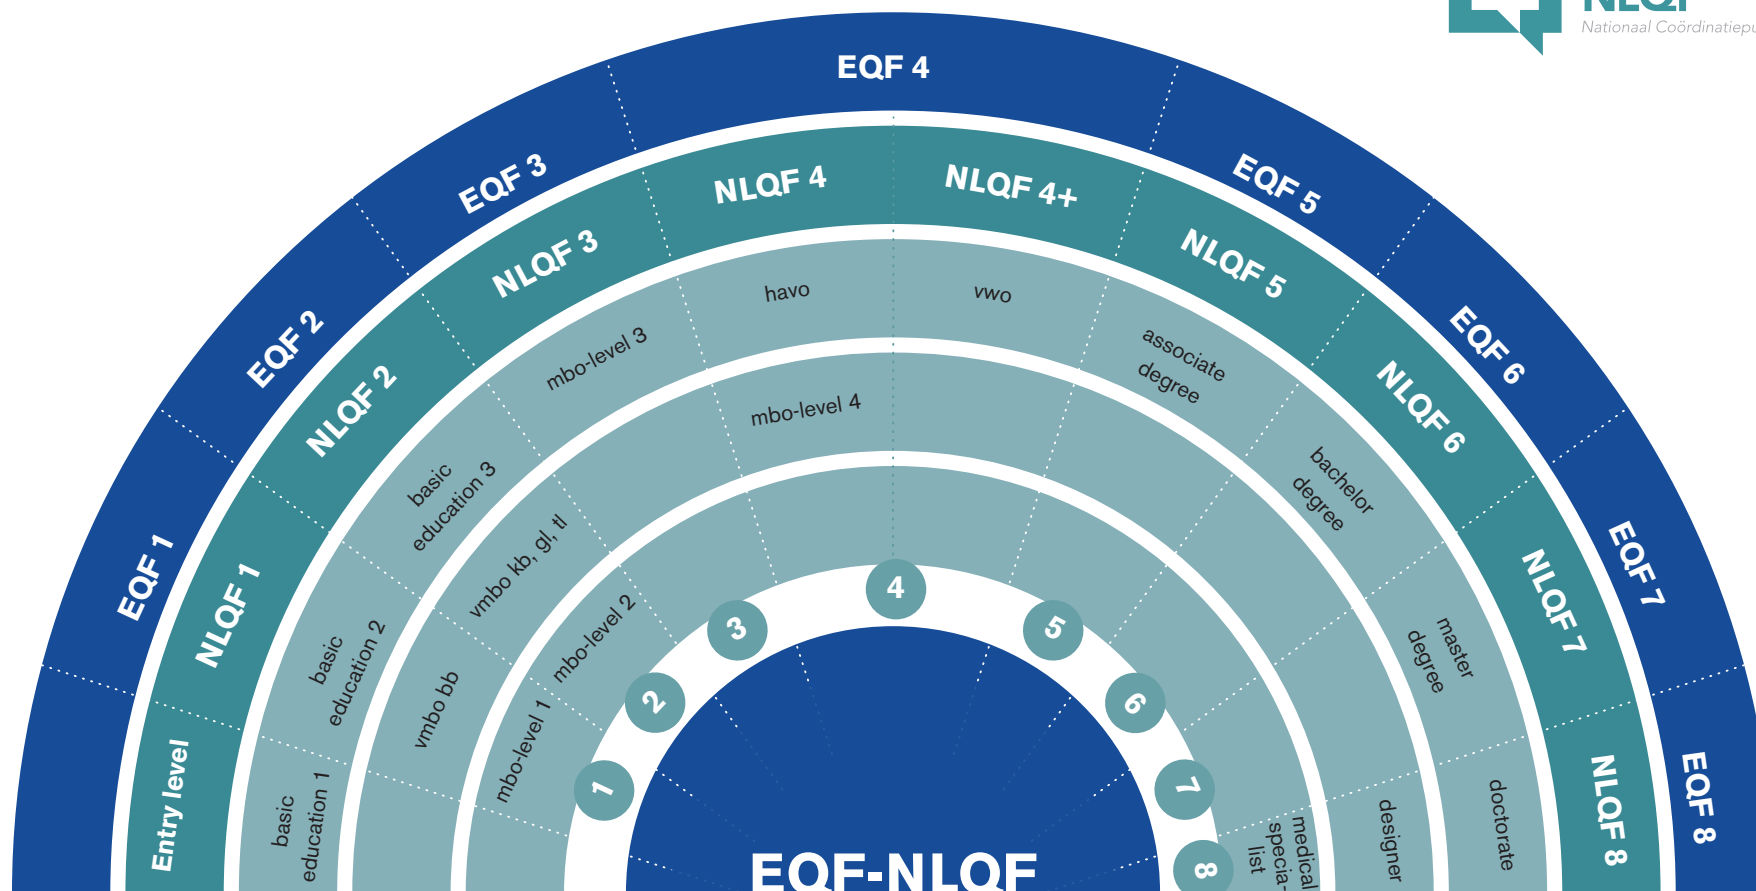

SCHEMATIC OVERVIEW OF THE CLASSIFICATION IN THE NLQF OF QUALIFICATIONS REGULATED BY DUTCH MINISTRY OF OCW\*

**vmbo = preparatory secondary vocational education and training**  
 bb = basic vocational pathway  
 kb = advanced vocational pathway  
 gl = combined vocational and theoretical pathway  
 tl = theoretical pathway

**mbo = senior secondary vocational education and training**  
 mbo-level 1 = entry level vocational education and training  
 mbo-level 2 = basic vocational education and training  
 mbo-level 3 = advanced vocational education and training  
 mbo-level 4 = middle management or specialist vocational education and training

**havo = higher general secondary education**  
**vwo = pre-university education**

\* Dutch Ministry of Education, Culture and Science